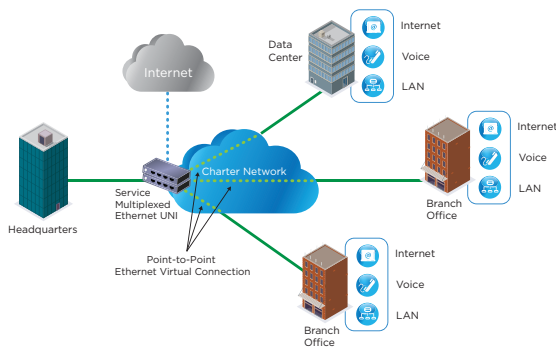

**For a no-obligation quote,
contact me today:**

Name:

Email:

Phone:

» MULTIPLE SERVICE TYPES AVAILABLE

Charter Business Ethernet service offers generous bandwidth with three flexible configuration options, allowing you to build a tailor-made high-speed data network.

» EPL

A point-to-point Ethernet Private Line (EPL) configuration offers a committed information rate connection to connect both metro and long haul optical locations. It also offers control, allowing you to configure the connection to carry data and voice traffic, as well as other IP applications to suit your needs. As such, it is ideal if you want full control of your network with the simplicity of a point-to-point connection.

» EVPL

If you need a point to multipoint connection to link a central headquarters or data center to multiple offices, your best bet is Ethernet Virtual Private Line service (EVPL). In addition to offering multipoint connectivity and hub and spoke configuration, EVPL doesn't require you to hire dedicated IT staff to manage it. Instead, Charter Business will handle the configuration and management of the connections based on guidelines you set.

» E-LAN

The multipoint-to-multipoint Ethernet LAN (E-LAN) service offers the ultimate in flexibility, connecting all locations to create a secure, shared-data network. It can also mix in point-to-multipoint connections, allowing you to route traffic securely between any endpoints. For that reason, E-LAN may offer an enterprise the greatest degree of network flexibility.