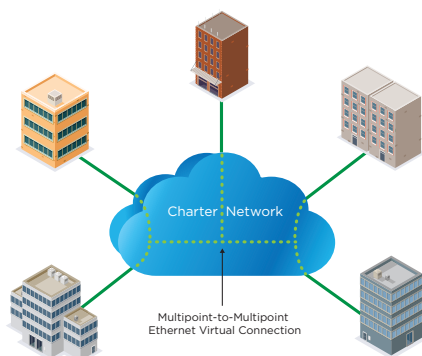

**For a no-obligation quote,
contact me today:**

Name:

Email:

Phone:

» MULTIPLE SERVICE TYPES AVAILABLE

Charter Business Ethernet service offers generous bandwidth with three flexible configuration options, allowing you to build a tailor-made high-speed data network.

» EPL

A point-to-point Ethernet Private Line (EPL) configuration offers a committed information rate connection to connect both metro and long haul optical locations. It also offers control, allowing you to configure the connection to carry data and voice traffic, as well as other IP applications to suit your needs. As such, it is ideal if you want full control of your network with the simplicity of a point-to-point connection.

» EVPL

If you need a point to multipoint connection to link a central headquarters or data center to multiple offices, your best bet is Ethernet Virtual Private Line service (EVPL). In addition to offering multipoint connectivity and hub and spoke configuration, EVPL doesn't require you to hire dedicated IT staff to manage it. Instead, Charter Business will handle the configuration and management of the connections based on guidelines you set.

» E-LAN

The multipoint-to-multipoint Ethernet LAN (E-LAN) service offers the ultimate in flexibility, connecting all locations to create a secure, shared-data network. It can also mix in point-to-multipoint connections, allowing you to route traffic securely between any endpoints. For that reason, E-LAN may offer an enterprise the greatest degree of network flexibility.