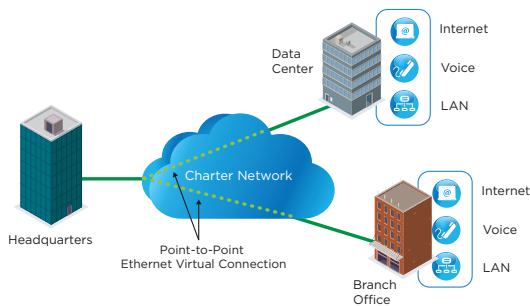

**For a no-obligation quote,
contact me today:**

Name:

Email:

Phone:

» MULTIPLE SERVICE TYPES AVAILABLE

Charter Business Ethernet service offers generous bandwidth with three flexible configuration options, allowing you to build a tailor-made high-speed data network.

» EPL

A point-to-point Ethernet Private Line (EPL) configuration offers a committed information rate connection to connect both metro and long haul optical locations. It also offers control, allowing you to configure the connection to carry data and voice traffic, as well as other IP applications to suit your needs. As such, it is ideal if you want full control of your network with the simplicity of a point-to-point connection.

» EVPL

If you need a point to multipoint connection to link a central headquarters or data center to multiple offices, your best bet is Ethernet Virtual Private Line service (EVPL). In addition to offering multipoint connectivity and hub and spoke configuration, EVPL doesn't require you to hire dedicated IT staff to manage it. Instead, Charter Business will handle the configuration and management of the connections based on guidelines you set.

» E-LAN

The multipoint-to-multipoint Ethernet LAN (E-LAN) service offers the ultimate in flexibility, connecting all locations to create a secure, shared-data network. It can also mix in point-to-multipoint connections, allowing you to route traffic securely between any endpoints. For that reason, E-LAN may offer an enterprise the greatest degree of network flexibility.