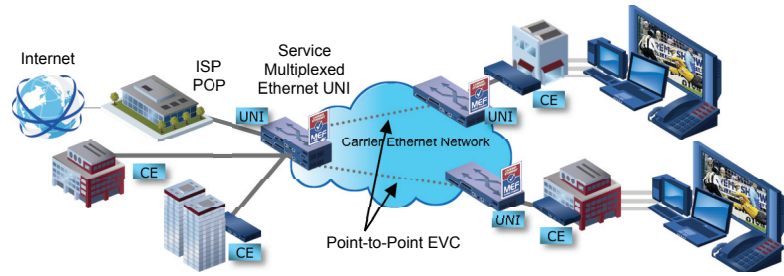

### ■ CONNECTIONS THAT GROW WITH YOUR BUSINESS

Unlike traditional switched services that require you to upgrade from 1.5Mbps to 45Mbps with nothing in between, Charter Business Ethernet allows you to scale your bandwidth in 10Mbps increments. So you only pay for the bandwidth you need.

For details on features and options, please see reverse.

**MULTIPLE SERVICE TYPES AVAILABLE**

Charter Business Ethernet service offers generous bandwidth with three flexible configuration options, allowing you to build a tailor-made high-speed data network:

**EPL**

A point-to-point Ethernet Private Line (EPL) configuration offers a committed information rate connection. It also offers control, allowing you to configure the connection to carry data and voice traffic, as well as other IP applications to suit your needs. As such, it is ideal if you want full control of your network with the simplicity of a point-to-point connection.

**EVPL**

If you need a point to multipoint connection to link a central headquarters or data center to multiple offices, your best bet is Ethernet Virtual Private Line service (EVPL). In addition to offering multipoint connectivity and hub and spoke configuration, EVPL doesn't require you to hire dedicated IT staff to manage it. Instead, Charter Business will handle the configuration and management of the connections based on quality-of-service guidelines you set.