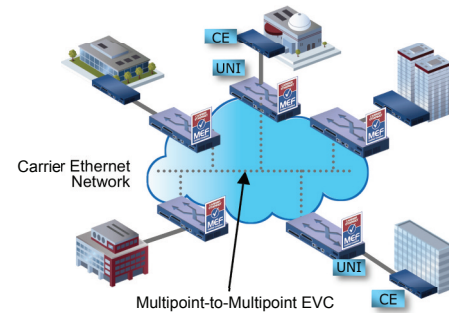

E-LAN

The multipoint-to-multipoint Ethernet LAN (E-LAN) service offers the ultimate in flexibility, connecting all locations to create a secure, shared-data network. It can also mix in point-to-multipoint connections, allowing you to route traffic securely between any endpoints. For that reason, E-LAN may offer an enterprise the greatest degree of network flexibility.

Charter Business knows how important network reliability is, so we offer service attributes that address network performance levels and response thresholds. Please ask your account representative for full details.

Charter Communications® has obtained the Metro Ethernet Forum (MEF) certification. The MEF is a global industry alliance created to develop technical specifications and implementation agreements to promote interoperability and deployment of Carrier Ethernet worldwide.

For more information on Charter Business Optical Ethernet, call today.

888-861-3091 Charter-Business.com/OpticalEthernet