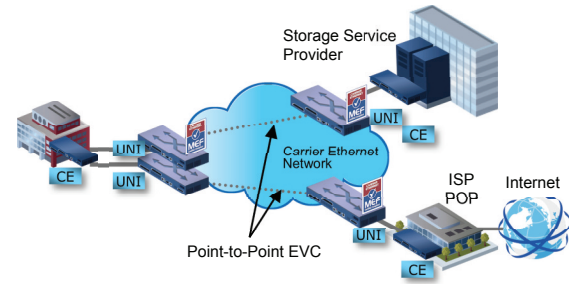

### ■ CONNECTIONS THAT GROW WITH YOUR BUSINESS

Unlike traditional switched services that require you to upgrade from 1.5Mbps to 45Mbps with nothing in between, Charter Business Ethernet allows you to scale your bandwidth in 10Mbps increments. So you only pay for the bandwidth you need.

For details on features and options, please see reverse.

**MULTIPLE SERVICE TYPES AVAILABLE**

Charter Business Ethernet service offers generous bandwidth with three flexible configuration options, allowing you to build a tailor-made high-speed data network:

**EPL**

A point-to-point Ethernet Private Line (EPL) configuration offers a committed information rate connection. It also offers control, allowing you to configure the connection to carry data and voice traffic, as well as other IP applications to suit your needs. As such, it is ideal if you want full control of your network with the simplicity of a point-to-point connection.

**EVPL**

If you need a point to multipoint connection to link a central headquarters or data center to multiple offices, your best bet is Ethernet Virtual Private Line service (EVPL). In addition to offering multipoint connectivity and hub and spoke configuration, EVPL doesn't require you to hire dedicated IT staff to manage it. Instead, Charter Business will handle the configuration and management of the connections based on quality-of-service guidelines you set.